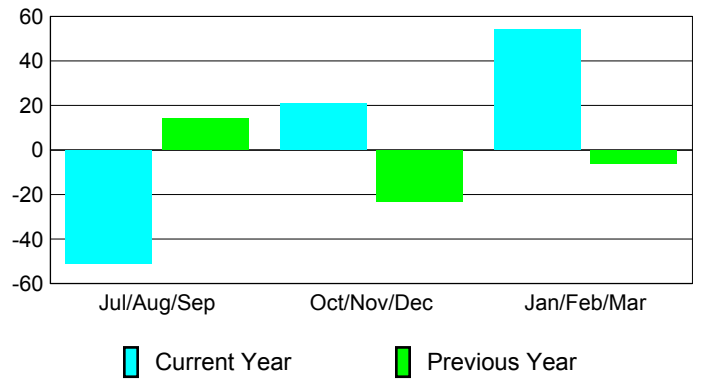

Membership Results 2008-2009

Membership 2007-2008

Month	Net Memb	Actual New	Actual Dropped	Gain/Loss of	Gain/Loss of
	Goal	New Memb	Dropped Memb	Memb	Memb
Jul/Aug/Sep	20	30	-81	-51	14
Oct/Nov/Dec	10	43	-22	21	-23
Jan/Feb/Mar	20	77	-23	54	-6
Totals	50	150	-126	24	-15

Membership Results 2008-2009

Goal, New, Dropped, Gain/Loss

Comparison of Membership Gain/Loss

Current Year Compared to the Previous Year

Gender Comparison 2008-2009