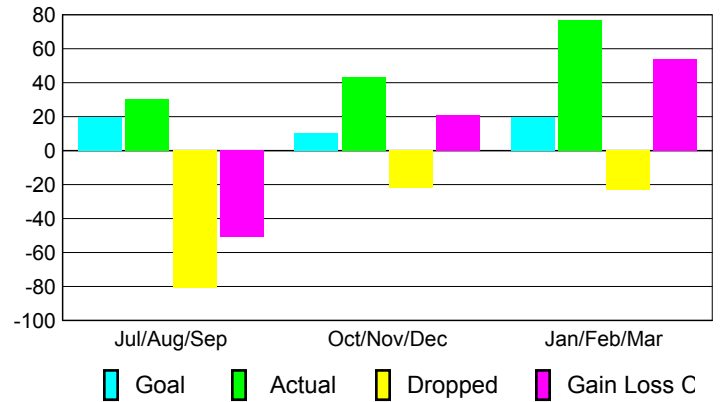

Membership Results 2008-2009

Goal, New, Dropped, Gain/Loss