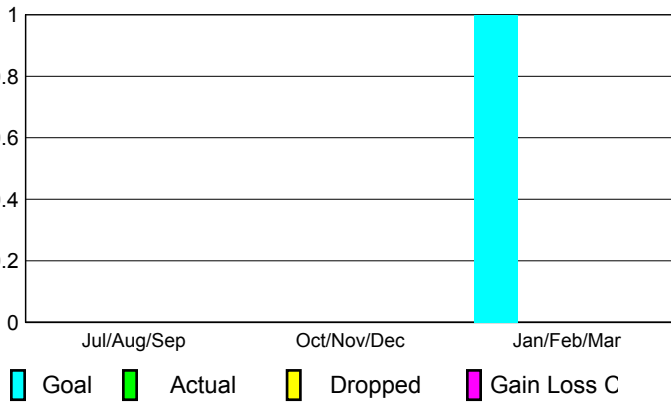

2008-2009 GMT Quarterly Report for District (or Undistricted) **District 332 F**

GMT: **SHINOBU GOTO**

Location: **JAPAN**

GMT CA: **5**

CLUBS

Club Results 2008-2009

Clubs 2007-2008

Month	New Club	Actual New	Actual Dropped	Gain/Loss of	Gain/Loss of
	Goal	New Clubs	Dropped Clubs	Clubs	Clubs
Jul/Aug/Sep	0	0	0	0	0
Oct/Nov/Dec	0	0	0	0	-1
Jan/Feb/Mar	1	0	0	0	0
Totals	1	0	0	0	-1

Club Results 2008-2009

Goal, New, Dropped, Gain/Loss

Comparison of Club Gain/Loss

Current Year Compared to the Previous Year

YTD Status Quo Clubs 2008-2009

Status Quo Clubs Compared to Status Quo Members

MEMBERSHIP